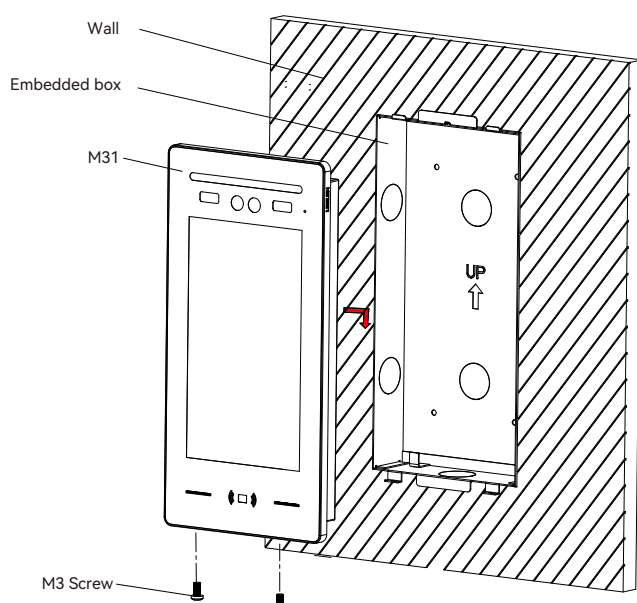

Device interfaces

Net Port	RJ45
RS485	1
Relay Outputs	1
Fire Detect Port	1
12V Out Port	Reserved
Lock Release Port	1
Door magnetism Port	1

General

Installation	Flush mounting
Color	Black
Dimensions	175×352×36.5 mm
Working Temperature	-40°C ~ +70°C
Storage Temperature	-40°C ~ +70°C
IP/IK Level	IP54 / IK07
Standby Power Consumption	≤3.5W
Max Power Consumption	≤9W
Power	12~24V DC
Weight	Without package: 2000 g With package: 2170 g

Ordering Information

model	description
EH-OS-M31-ENL01	M31 Outdoor Station (Black)

Installation

- Fix the wall mounting plate on the junction box using screws.
- Fit the device onto the wall mounting plate after wiring is completed.
- Device installation completed